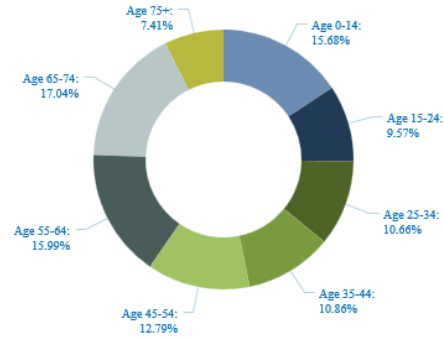

## Population Data

**52,752**

**Total Population** ▶  
in Loudon in 2018

**Population Trends** ▶  
2018 - 2023 Annual Rate

**Age Distribution** ▶  
in Loudon in 2018

**Median Age** ▶  
in Loudon in 2018

**24,420**