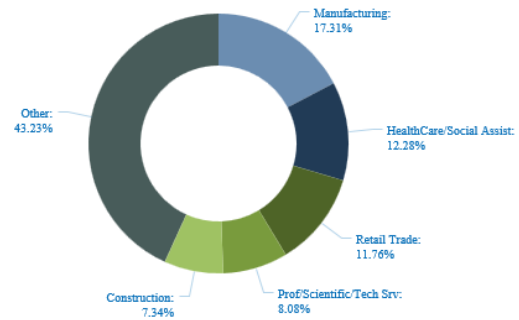

**Median Household Income** ▶  
in Loudon in 2018

**\$30,597**

**Per Capita Income** ▶  
in Loudon in 2018

**Households by Income** ▶  
in Loudon in 2018

1,564

**Total Establishments** ▶  
in Loudon in 2018