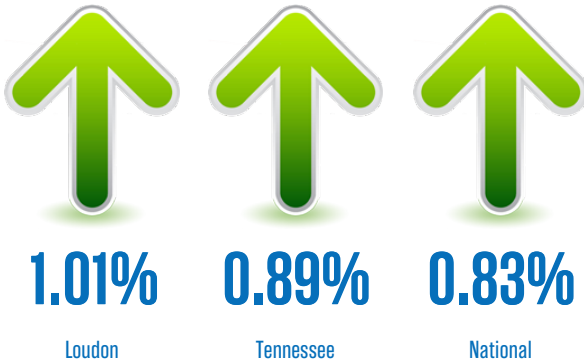

# Loudon County, TN

## Population Data

**52,752**

**Total Population** ▶  
in Loudon in 2018

**Population Trends** ▶  
2018 - 2023 Annual Rate

**Age Distribution** ▶  
in Loudon in 2018

**Median Age** ▶  
in Loudon in 2018

**24,420**