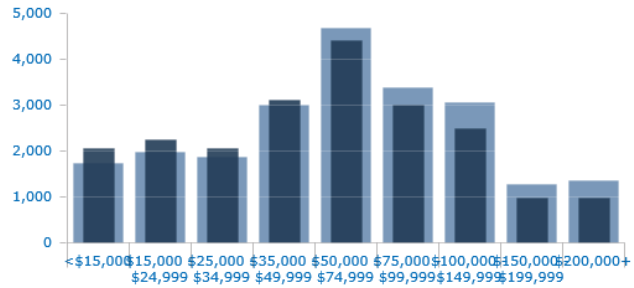

**Total Labor Force** ▶  
in Loudon in 2018

**Top Jobs by Occupation** ▶  
in Loudon in 2018

**Total Employment** ▶  
in Loudon in 2018

**% College Graduates or Above** ▶  
in Loudon in 2018

**\$64,850**

**Average Amount Spent** ▶  
in Loudon in 2018

**Median Household Income** ▶  
in Loudon in 2018

**\$30,597**

**Per Capita Income** ▶  
in Loudon in 2018

**Households by Income** ▶  
in Loudon in 2018

1,564

**Total Establishments** ▶  
in Loudon in 2018