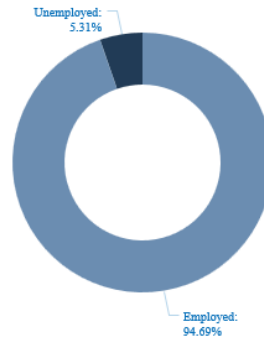

## Population Data

**52,752**

**Total Population** ▶  
in Loudon in 2018

**Population Trends** ▶  
2018 - 2023 Annual Rate

**Age Distribution** ▶  
in Loudon in 2018

**Median Age** ▶  
in Loudon in 2018

**24,420**

**Total Labor Force** ▶  
in Loudon in 2018

**Top Jobs by Occupation** ▶  
in Loudon in 2018

**Total Employment** ▶  
in Loudon in 2018

**% College Graduates or Above** ▶  
in Loudon in 2018

**\$64,850**

**Average Amount Spent** ▶  
in Loudon in 2018