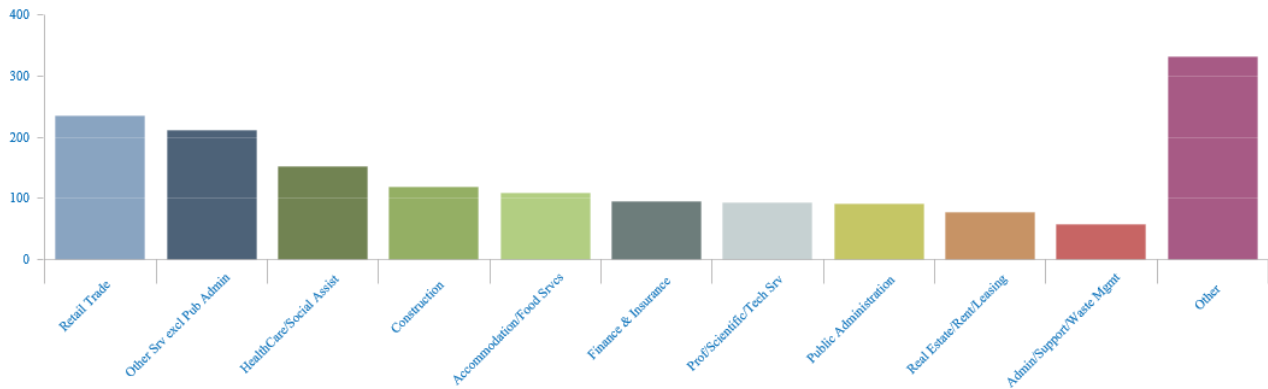

Total Establishments ▶
in Loudon in 2018

Employment by Industry ▶
in Loudon in 2018

Establishments by Industry ▶
in Loudon in 2018